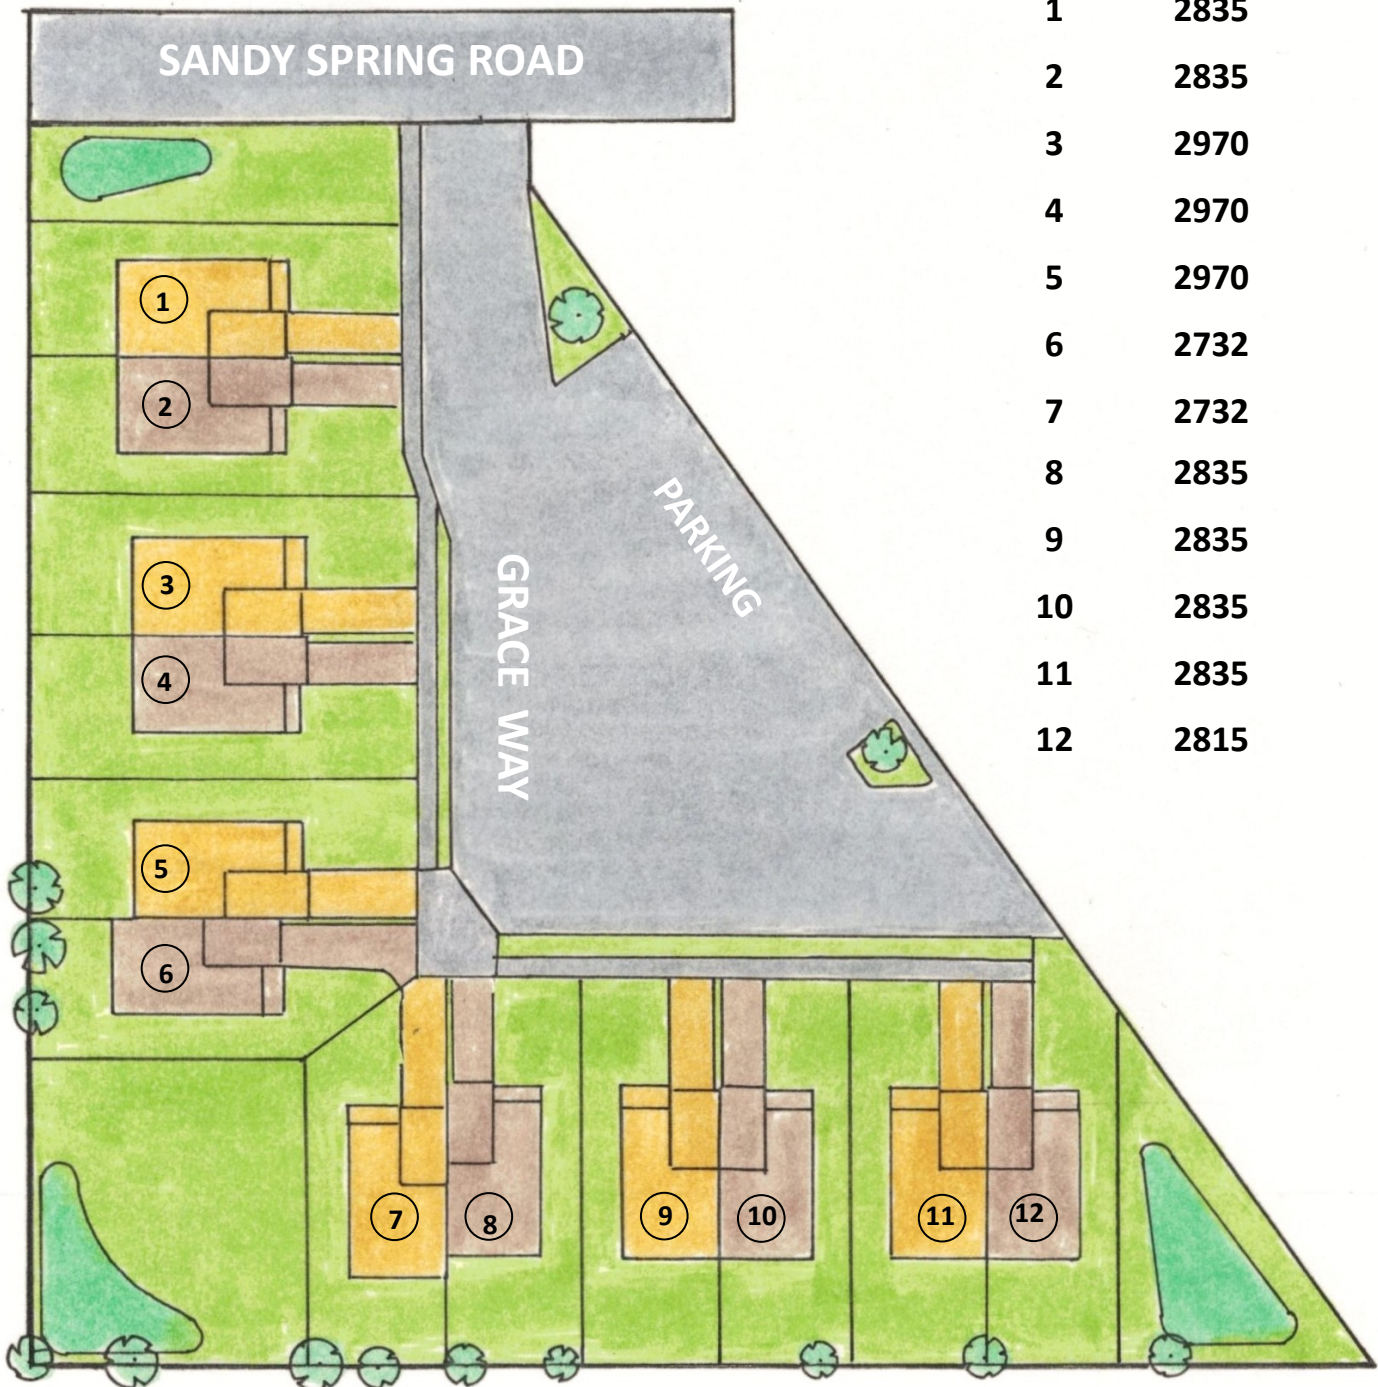

Sandy Spring Village

LOT Approx. Sq. Footage

1	2835
2	2835
3	2970
4	2970
5	2970
6	2732
7	2732
8	2835
9	2835
10	2835
11	2835
12	2815

Legend Builders, Inc.
A BUILDING AND DEVELOPMENT CORPORATION